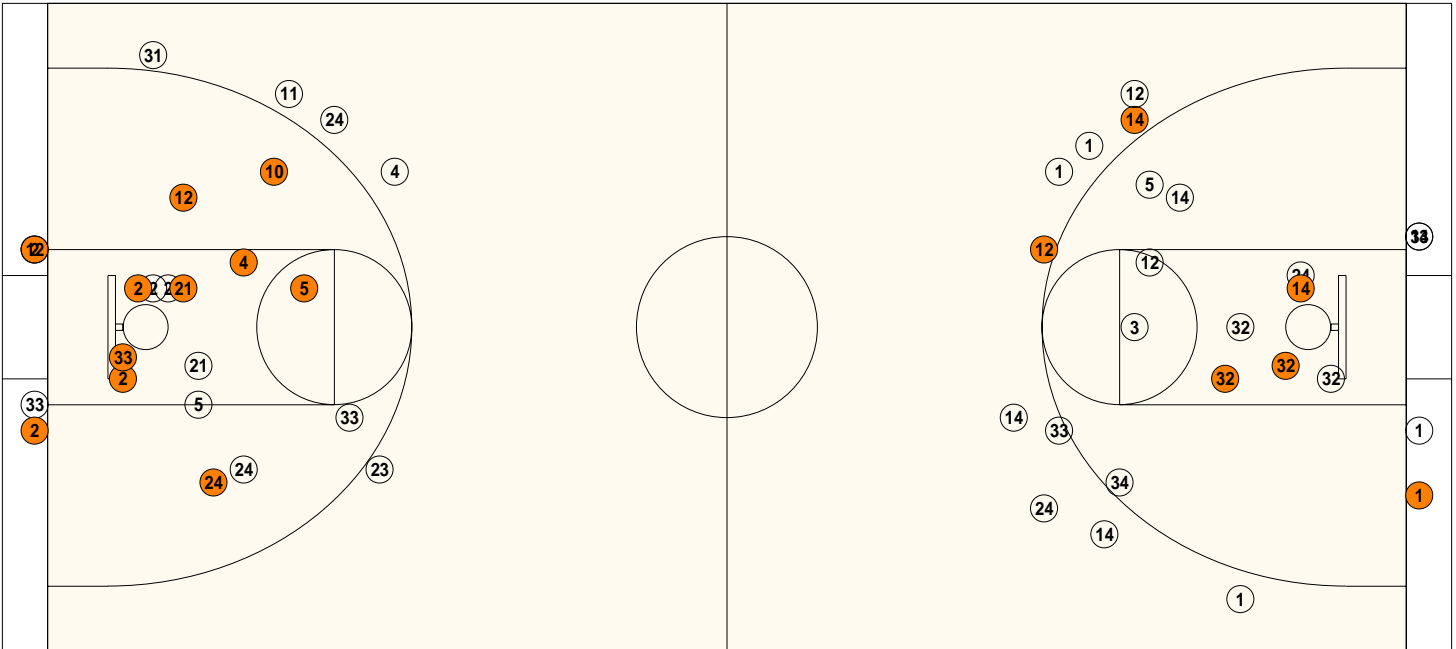

SECOND HALF

Lexington Catholic

2FG 11/19 (57.9%)	22s	Pts/Shot 0.96
3FG 0/5 (0.00%)	0	2nd Eff Pts 8
TFG 11/24 (45.8%)		Pts off TO's 11
FT 3/5 (60.0%)	3	3Pt Eff -38.6
Scoring Distribution: 2FG 88.0% 3FG 0.0% FT 12.0%		

Paris

2FG 4/15 (26.7%)	8ts	Pts/Shot 0.54
3FG 2/10 (20.0%)	6	2nd Eff Pts 2
TFG 6/25 (24.0%)		Pts off TO's 5
FT 0/2 (0.00%)	0	3Pt Eff +2.2
Scoring Distribution: 2FG 57.1% 3FG 42.9% FT 0.0%