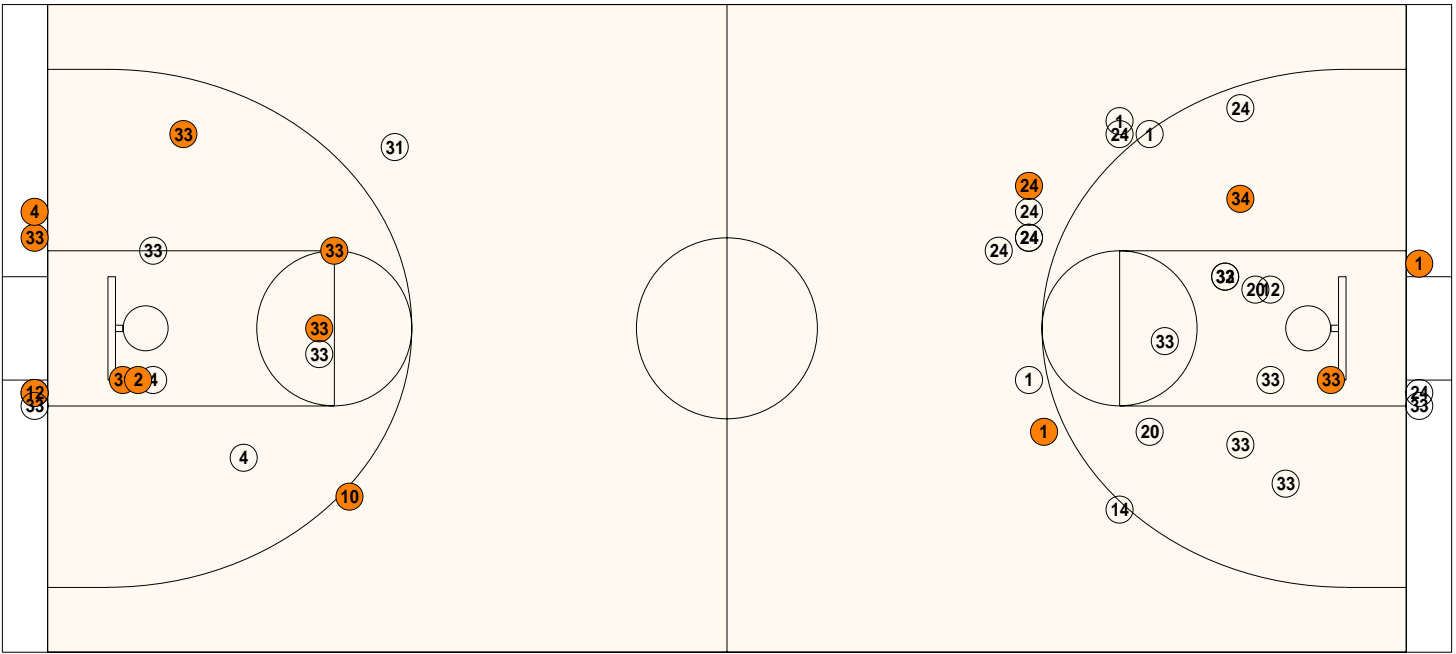

FIRST HALF

Lexington Catholic

Shooting	Pts	Pts
2FG 8/14 (57.1%)	16	Pts/Shot 1.29
3FG 1/2 (50.0%)	3	2nd Eff Pts 3
TFG 9/16 (56.3%)		Pts off TO's 11
FT 8/10 (80.0%)	8	3Pt Eff +11.9
Scoring Distribution: 2FG 59.3% 3FG 11.1% FT 29.6%		

Paris

Shooting	Pts	Pts
2FG 3/16 (18.8%)	6	Pts/Shot 0.48
3FG 2/10 (20.0%)	6	2nd Eff Pts 5
TFG 5/26 (19.2%)		Pts off TO's 8
FT 1/2 (50.0%)	1	3Pt Eff +7.5
Scoring Distribution: 2FG 46.2% 3FG 46.2% FT 7.7%