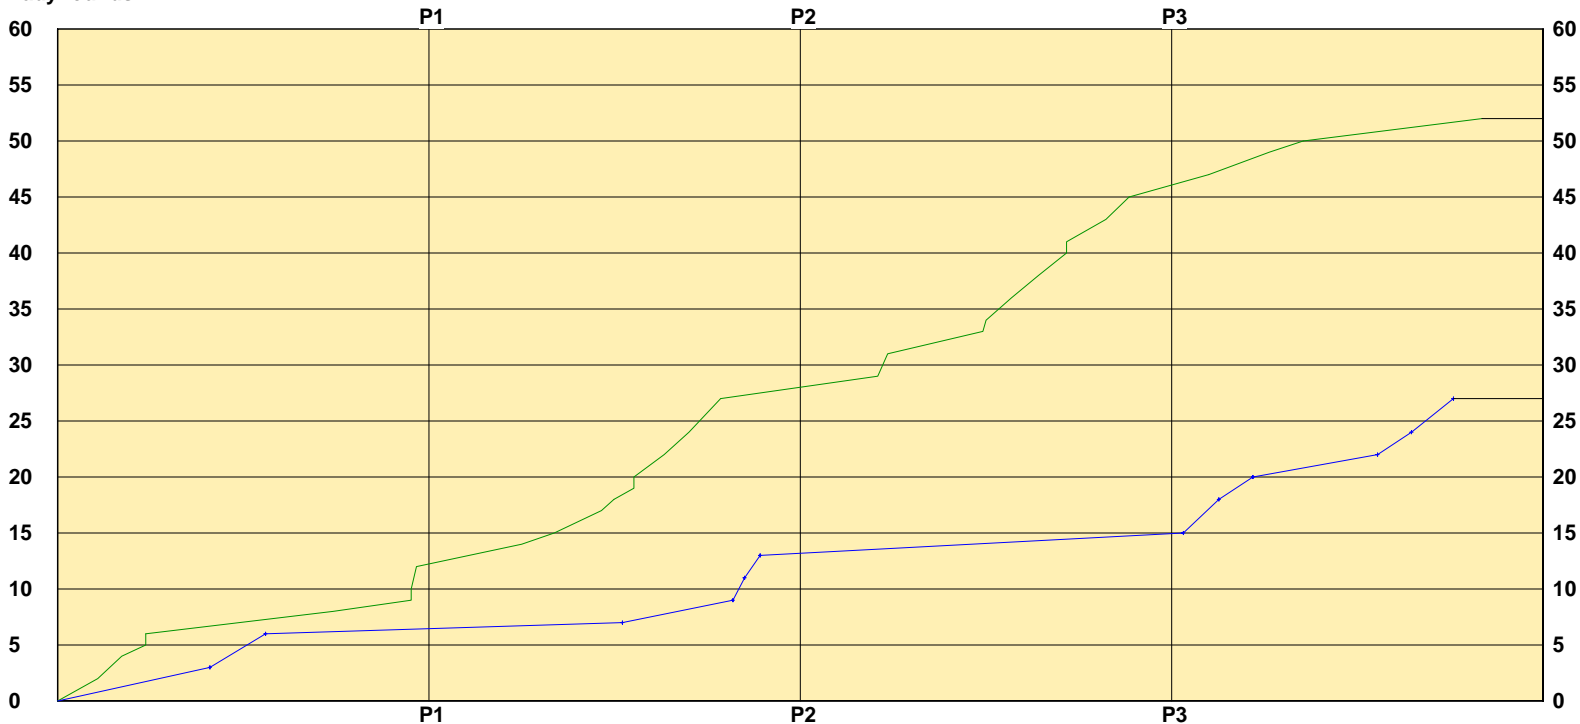

Paris

2FG 4/15 (26.7%)	8ts	Pts/Shot 0.54
3FG 2/10 (20.0%)	6	2nd Eff Pts 2
TFG 6/25 (24.0%)		Pts off TO's 5
FT 0/2 (0.00%)	0	3Pt Eff +2.2
Scoring Distribution: 2FG 57.1% 3FG 42.9% FT 0.0%		

Lady Knights

LEAD TIMELINE

Ladyhounds

Lady Knights
 Ladyhounds

SCORING TIMELINE

Largest Lead LCATH 45 PARIS 13 (32 pts) Lead Changes 0 Number of Ties 1

KHSAA Basketball - Play by Play Report - Scoring Only (pg 1)

Lexington Catholic Lady Knights vs. Paris Ladyhounds