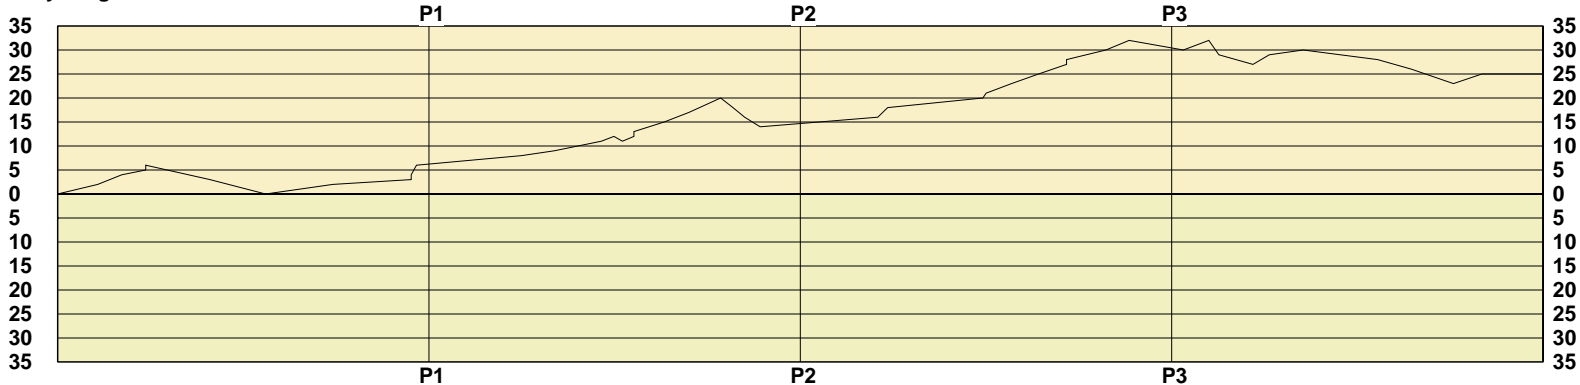

Lady Knights

LEAD TIMELINE

Ladyhounds

Lady Knights
Ladyhounds